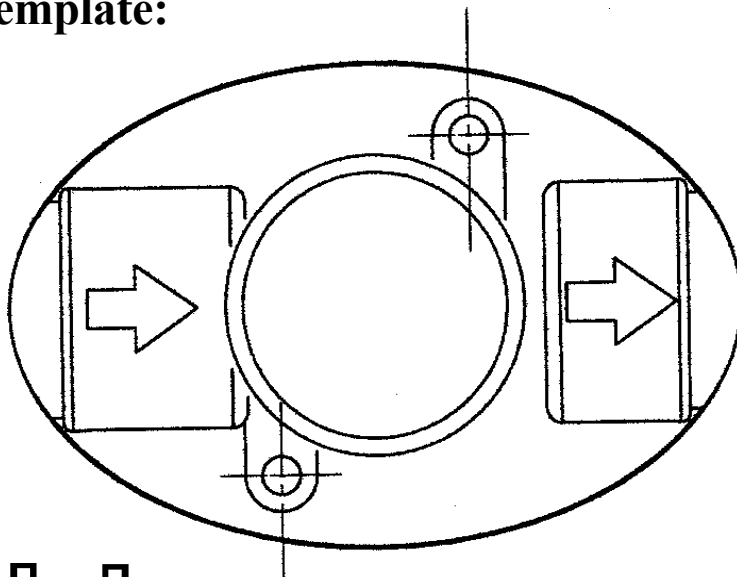

Parts Diagram/List:

KEY NO.	PART NO.	DESCRIPTION
1	10083246	Plunger kit, red
	10083247	Plunger kit, green
	10083248	Plunger kit, yellow
2	10083207	Skirt
3	10083222	Mounting plate
4	10083260	Spout (model 616)

Not shown:

10044300	Suction tubing, 6 feet, model 616
10044304	Suction tubing, 8 feet, model 617

Template:

A DOVER RESOURCES COMPANY