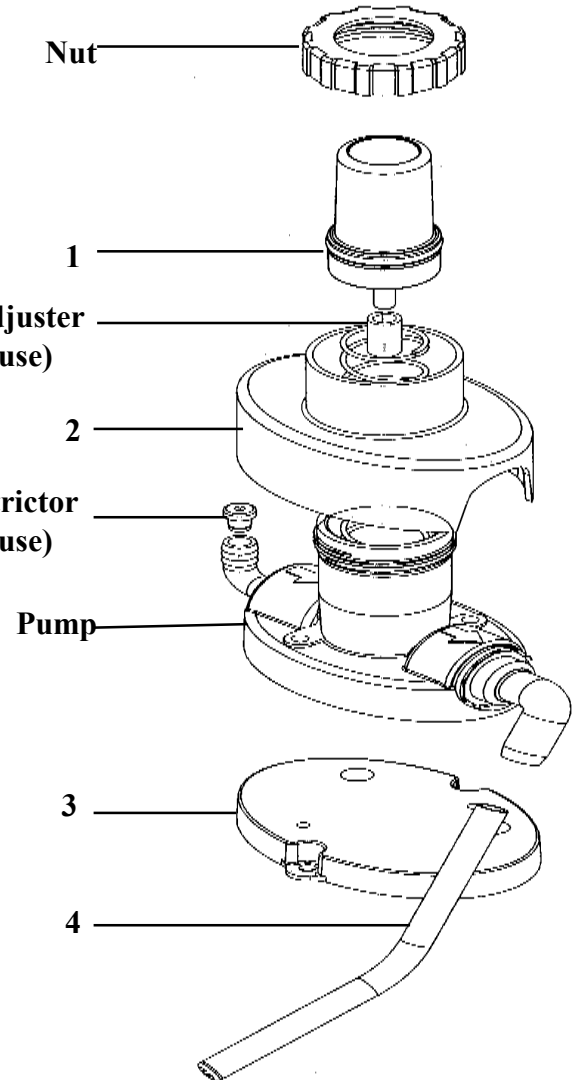

Parts Diagram/List:

KEY NO.	PART NO.	DESCRIPTION
1	10083246	Plunger kit, red
	10083247	Plunger kit, green
	10083248	Plunger kit, yellow
2	10083207	Skirt
3	10083222	Mounting plate
4	10083260	Spout (model 616)

Not shown:

10044300	Suction tubing, 6 feet, model 616
10044304	Suction tubing, 8 feet, model 617

Template:

A DOVER RESOURCES COMPANY