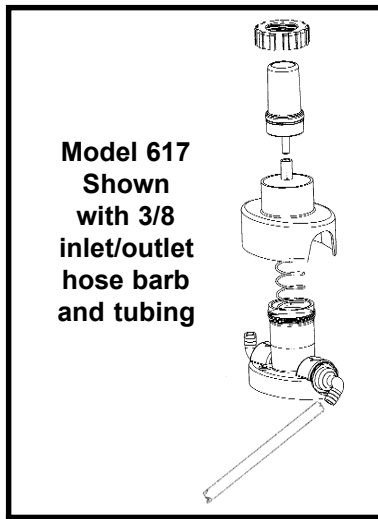

Parts Diagram/List:

KEY NO.	PART NO.	DESCRIPTION
1	10083246	Plunger kit, red
	10083247	Plunger kit, green
	10083248	Plunger kit, yellow
2	10083207	Skirt
3	10083222	Mounting plate
4	10083260	Spout (model 616)

Not shown:

10044300	Suction tubing, 6 feet, model 616
10044304	Suction tubing, 8 feet, model 617

Template:

A DOVER RESOURCES COMPANY